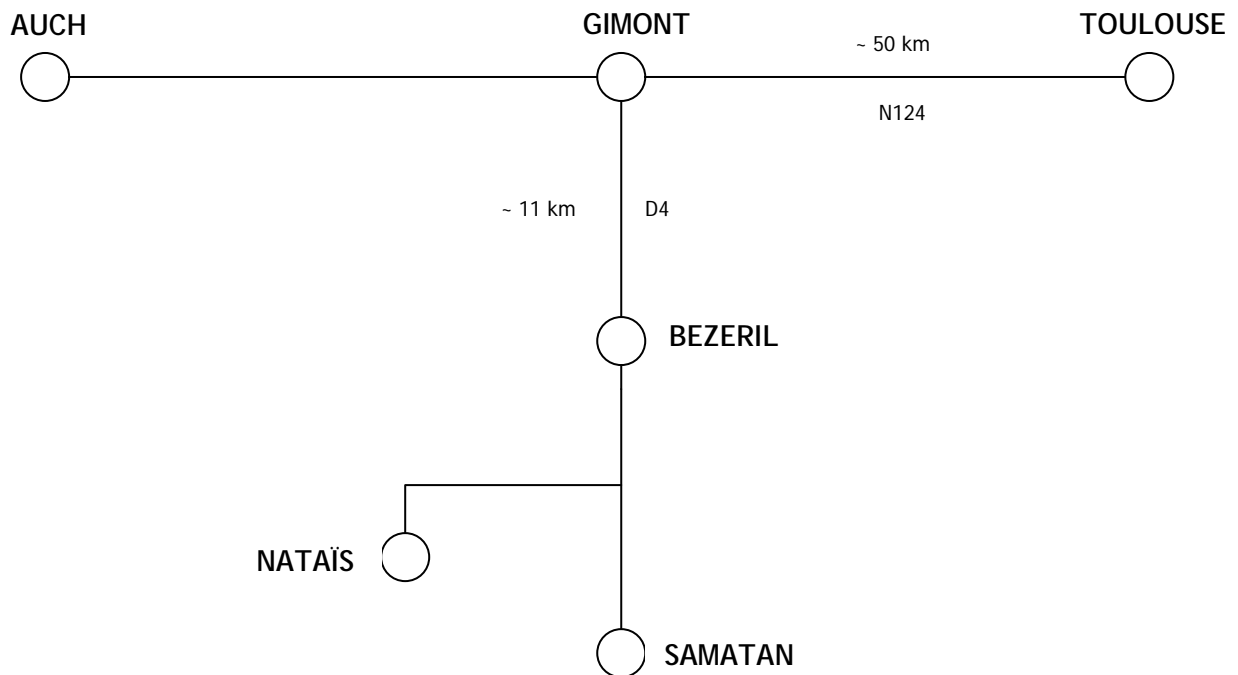

+33 (0) 5 62 62 60 60
+33 (0) 5 62 62 01 86
info@popcorn.fr

Domaine de Villeneuve
F-32130 Bézéril
www.popcorn.fr

DIRECTIONS

from Toulouse

TOULOUSE : take the rocade south, direction BLAGNAC airport and AUCH
Continue on N124 direction AUCH

GIMONT : turn left onto direction SAMATAN , continue to BEZERIL

BEZERIL : pass trough

~ 1,3 km after BEZERIL turn right, follow the sign NATAÏS
follow these signs and they will lead you to our office

Welcome!